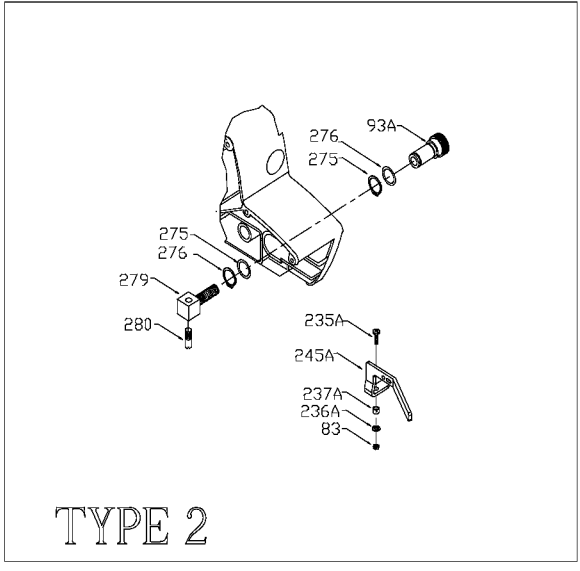

PORTER-CABLE BELT SANDERS

trained repairmen. Contact the nearest Porter-Cable Service Center or other competent repair center.

Type 1, 2, 3,

361
362
363

Parts List for 361 Type 1

Item Number	Part Number	Description	Qty Required
1	860973	ARMATURE 115V	1
1	881026	ARMATURE	1
1	845948	BAFFLE	1
2	860972	FIELD 115V	1
2	000000-00	No Longer Available	1
3	883191	BRUSH & SPRING	2
3	803483	BRUSH CAP	2
3	873497	BRUSH HOLDER	2
4	876770	SWITCH	1
5	875863	CORD	1
5	879758	CORD-EURO	1
5	839549	CORD	1
5	875863	CORD	1
11	803876	BEARING	3
12	804211	BEARING,NEEDLE	3
12	803846	BEARING	3
15	855284	BEARING	3
23	801852	SEAL	1
31	D839308	PINION DRIVE	1
31	D839309	GEAR DRIVEN	1
37	862604	BELT	1
37	903840	DRIVE PULLEY	1
37	839303	PULLEY	1
40	839310	SHAFT DRIVE PLU	1
40	804531	SHAFT & LEVER	1
51	000000-00	No Longer Available	1
51	000000-00	No Longer Available	1

COPYRIGHT© 2005. All Rights Reserved.

Parts list, pricing, and availability subject to change. Please visit www.dewaltservicenet.com for current parts information.

Parts List for 361 Type 1

Item Number	Part Number	Description	Qty Required
53	864434	COVER GEAR HSG	1
54	839292	COVER DRIVE BEL	1
57	882350	HANDLE SET	1
59	000000-00	No Longer Available	1
64	839306	FRAME PROTECTOR BAR	1
65	804407	PULLEY	1
65	804247	IDLER PULLEY	1
66	839302	KIT	1
66	690679	IDLER ARM	1
84	A03070	SS/A HANDLE SET	1
85	886538	SCREW	10
90	692639	DUST BAG	1
93	876108	ADJ SCREW	1
93	876108	ADJ SCREW	1
201	000000-00	No Longer Available	1
202	882671	ELBOW/SUPPORT KIT	1
202	882671	ELBOW/SUPPORT KIT	1
203	839330	SPRING ELBOW RE	10
203	877967	BAG SUPPORT	1
204	849314	TERM	1
205	877967	BAG SUPPORT	1
206	802695	SCREW	10
207	879678	SCREW	10
208	882185	SCREW MACHINE STEEL	10
209	883485	SCREW	10
211	000000-00	No Longer Available	1
212	865643	SCREW	10