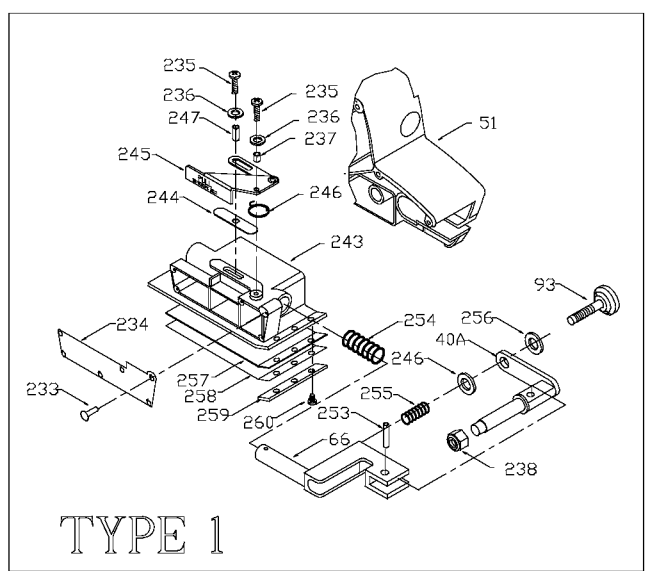

PORTER-CABLE BELT SANDERS

trained repairmen. Contact the nearest Porter-Cable Service Center or other competent repair center.

Type 1, 2, 3,

361
362
363

Parts List for 361 Type 1

Item Number	Part Number	Description	Qty Required
1	860973	ARMATURE 115V	1
1	881026	ARMATURE	1
1	845948	BAFFLE	1
2	860972	FIELD 115V	1
2	000000-00	No Longer Available	1
3	883191	BRUSH & SPRING	2
3	803483	BRUSH CAP	2
3	873497	BRUSH HOLDER	2
4	876770	SWITCH	1
5	875863	CORD	1
5	879758	CORD-EURO	1
5	839549	CORD	1
5	875863	CORD	1
11	803876	BEARING	3
12	804211	BEARING,NEEDLE	3
12	803846	BEARING	3
15	855284	BEARING	3
23	801852	SEAL	1
31	D839308	PINION DRIVE	1
31	D839309	GEAR DRIVEN	1
37	862604	BELT	1
37	903840	DRIVE PULLEY	1
37	839303	PULLEY	1
40	839310	SHAFT DRIVE PLU	1
40	804531	SHAFT & LEVER	1
51	000000-00	No Longer Available	1
51	000000-00	No Longer Available	1

COPYRIGHT© 2005. All Rights Reserved.

Parts list, pricing, and availability subject to change. Please visit www.dewaltservicenet.com for current parts information.

Parts List for 361 Type 1

Item Number	Part Number	Description	Qty Required
53	864434	COVER GEAR HSG	1
54	839292	COVER DRIVE BEL	1
57	882350	HANDLE SET	1
59	000000-00	No Longer Available	1
64	839306	FRAME PROTECTOR BAR	1
65	804407	PULLEY	1
65	804247	IDLER PULLEY	1
66	839302	KIT	1
66	690679	IDLER ARM	1
84	A03070	SS/A HANDLE SET	1
85	886538	SCREW	10
90	692639	DUST BAG	1
93	876108	ADJ SCREW	1
93	876108	ADJ SCREW	1
201	000000-00	No Longer Available	1
202	882671	ELBOW/SUPPORT KIT	1
202	882671	ELBOW/SUPPORT KIT	1
203	839330	SPRING ELBOW RE	10
203	877967	BAG SUPPORT	1
204	849314	TERM	1
205	877967	BAG SUPPORT	1
206	802695	SCREW	10
207	879678	SCREW	10
208	882185	SCREW MACHINE STEEL	10
209	883485	SCREW	10
211	000000-00	No Longer Available	1
212	865643	SCREW	10