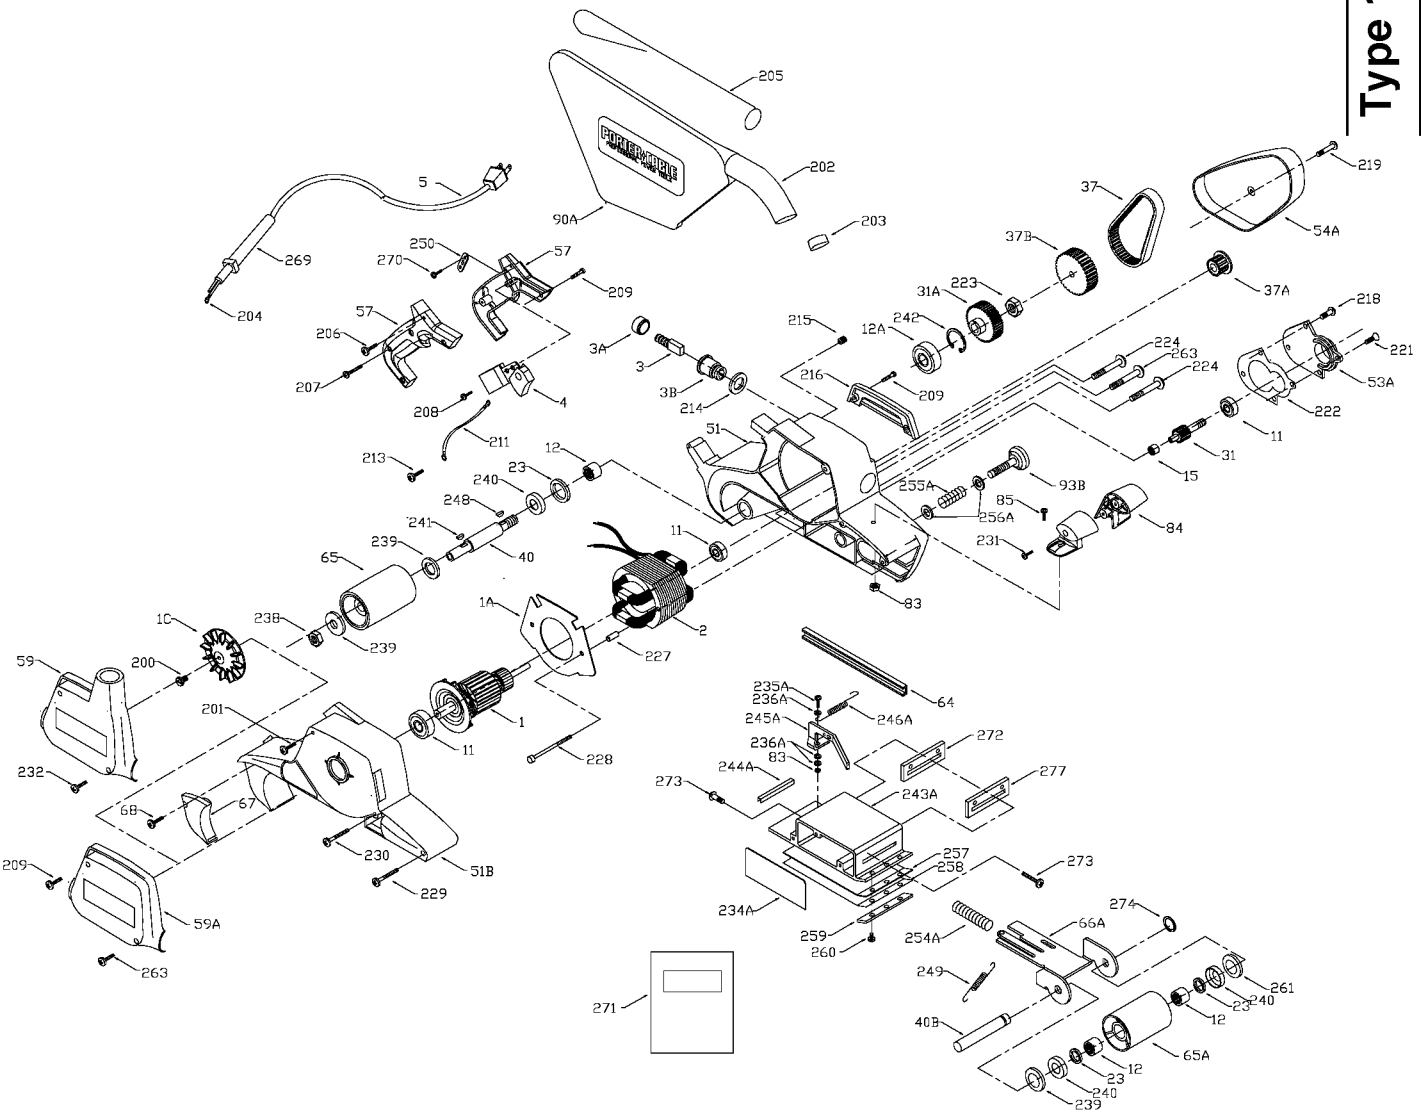

PORTER-CABLE BELT SANDERS

trained repairmen. Contact the nearest Porter-Cable Service Center or other competent repair center.

Type 1, 2, 3,

361
362
363

Parts List for 361 Type 1

Item Number	Part Number	Description	Qty Required
1	860973	ARMATURE 115V	1
1	881026	ARMATURE	1
1	845948	BAFFLE	1
2	860972	FIELD 115V	1
2	000000-00	No Longer Available	1
3	883191	BRUSH & SPRING	2
3	803483	BRUSH CAP	2
3	873497	BRUSH HOLDER	2
4	876770	SWITCH	1
5	875863	CORD	1
5	879758	CORD-EURO	1
5	839549	CORD	1
5	875863	CORD	1
11	803876	BEARING	3
12	804211	BEARING,NEEDLE	3
12	803846	BEARING	3
15	855284	BEARING	3
23	801852	SEAL	1
31	D839308	PINION DRIVE	1
31	D839309	GEAR DRIVEN	1
37	862604	BELT	1
37	903840	DRIVE PULLEY	1
37	839303	PULLEY	1
40	839310	SHAFT DRIVE PLU	1
40	804531	SHAFT & LEVER	1
51	000000-00	No Longer Available	1
51	000000-00	No Longer Available	1

COPYRIGHT© 2005. All Rights Reserved.

Parts list, pricing, and availability subject to change. Please visit www.dewaltservicenet.com for current parts information.

Parts List for 361 Type 1

Item Number	Part Number	Description	Qty Required
53	864434	COVER GEAR HSG	1
54	839292	COVER DRIVE BEL	1
57	882350	HANDLE SET	1
59	000000-00	No Longer Available	1
64	839306	FRAME PROTECTOR BAR	1
65	804407	PULLEY	1
65	804247	IDLER PULLEY	1
66	839302	KIT	1
66	690679	IDLER ARM	1
84	A03070	SS/A HANDLE SET	1
85	886538	SCREW	10
90	692639	DUST BAG	1
93	876108	ADJ SCREW	1
93	876108	ADJ SCREW	1
201	000000-00	No Longer Available	1
202	882671	ELBOW/SUPPORT KIT	1
202	882671	ELBOW/SUPPORT KIT	1
203	839330	SPRING ELBOW RE	10
203	877967	BAG SUPPORT	1
204	849314	TERM	1
205	877967	BAG SUPPORT	1
206	802695	SCREW	10
207	879678	SCREW	10
208	882185	SCREW MACHINE STEEL	10
209	883485	SCREW	10
211	000000-00	No Longer Available	1
212	865643	SCREW	10